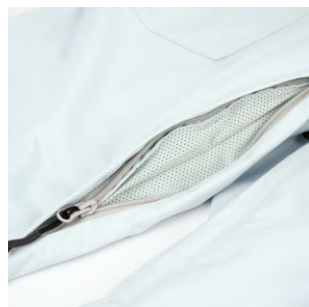

WMN BIB PANTS

¥42,900 (税込)

ベンチレーション フロントポケット

SIZE S M L XL

Lilac

Ocean

Pine

Rose

Sand

2-Layer NYLON CANVAS with POLYESTER LINING
20.000mm2 waterproof
10.000mg2 breathable
critical taped seams
YKK zipper

WOMEN

size	S	M	L	XL
height	168-172	172-176	176-180	180-184