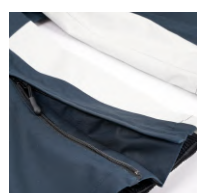

COOL GREY

BROWN

BLACK

3-Layer bonded NYLON CANVAS
with MEMBRANE BONDING
+ 3M THINSULATE
30g/m2 lining
25.000mm2 waterproof
8.000mg2 breathable;
fully taped seams
waterproof YKK zipper

UNISEX

size	XS	S	M	L	XL	XXL
height	165-170	170-175	175-180	180-185	185-190	190+